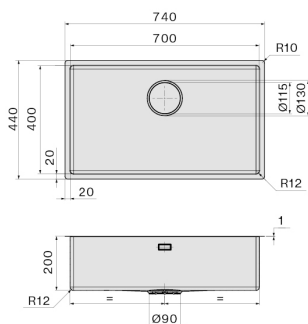

FEATURES

1 mm regular thickness
Inner corners radius 12 mm
200 mm bowl depth
Fixing kit included
Perimeter overflow
Falmec seamless drainage system
Anti-noise fiber
Ext dimension 740 x 440 mm
Bowl dimension 700 x 400 mm
Bowl depth 200 mm

Iroko wood chopping board 330
x 420 x 18 mm

KACL.992

Polyethylene chopping board
330 x 420 x 18 mm

KACL.993

HPL chopping board 280 x 420 x
18 mm

TECHNICAL FEATURES

Installation type

Undermount

Dimensions

Cabinet 80 cm

Finishing

AISI 304 18/10 Scotch Brite
stainless steel

Motor

m³/h

Type of control

None

Length

800 mm

Height

245 mm

Depth

500 mm

CONSUMPTION AND CONNECTION FEATURES ENERGY CLASS

Cut-out size / Undermount