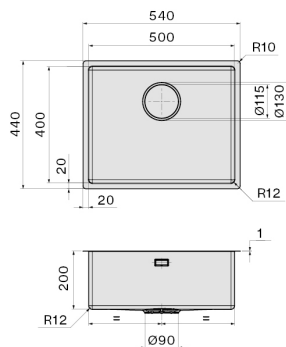

Cut-out size / Flushmount

Cut-out size / Topmount

Cut-out size / Undermount