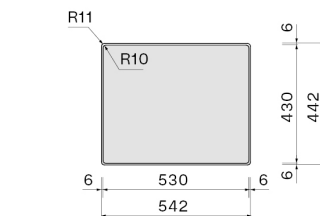

Cut-out size / Flushmount