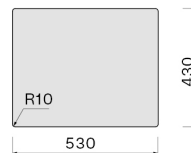

Cut-out size / Topmount