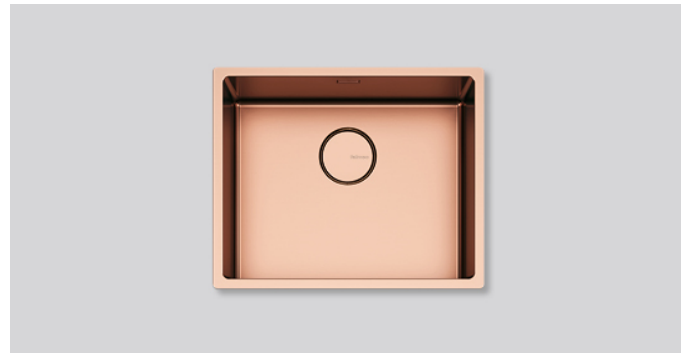

COMO 50 COPPER

Version

SCO5000F.00#PQF Sink
Como 50 Cm Pvd Copper
Flush/Top/Undermount

Collection

Como PVD

EAN code

8034122900490

*The photograph is purely for information
It may not correspond to the selected version.*

FEATURES

- 1 mm regular thickness
- Inner corners radius 12 mm
- 200 mm bowl depth
- Fixing kit included
- Perimeter overflow
- Falmec seamless drainage system
- Anti-noise fiber
- Bowl depth 200 mm
- Ext dimension 540 x 440 mm
- Bowl dimension 500 x 400 mm

TECHNICAL FEATURES

- **Installation type**
  Flush/Top/Undermount
- **Dimensions**
  Cabinet 60 cm
- **Finishing**
  PVD Copper
  AISI 304 18/10 Scotch Brite
  stainless steel
- **Motor**
  m³/h
- **Type of control**
  None

PACKAGING:WEIGHTS AND VOLUMES

- **Gross weight**
  8.56 kg
- **Net weight**
  4.62 kg
- **Volumes**
  0.08 m³
- **Packaging size**
  Length
  615 mm
  Height
  245 mm
  Depth
  500 mm

CONSUMPTION AND CONNECTION FEATURES ENERGY CLASS