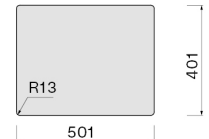

Cut-out size / Undermount