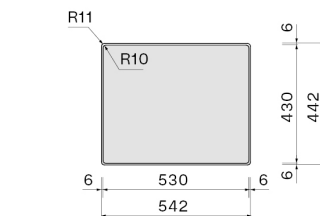

FEATURES

- 1 mm regular thickness
- Inner corners radius 12 mm
- Fixing kit included
- Perimeter overflow
- Falmec seamless drainage system
- Anti-noise fiber
- Bowl depth 200 mm
- Ext dimension 540 x 440 mm
- Bowl dimension 500 x 400 mm

TECHNICAL FEATURES

- Installation type**
Flush/Top/Undermount
- Dimensions**
Cabinet 60 cm
- Finishing**
PVD Gold
AISI 304 18/10 Scotch Brite
stainless steel
- Motor**
m³/h
- Type of control**
None

PACKAGING:WEIGHTS AND VOLUMES

- Gross weight**
8.56 kg
- Net weight**
4.62 kg
- Volumes**
0.08 m³
- Packaging size**
Length
615 mm
Height
245 mm
Depth
500 mm

CONSUMPTION AND CONNECTION FEATURES ENERGY CLASS

Cut-out size / Flushmount