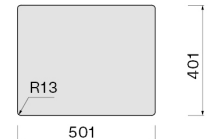

Cut-out size / Undermount