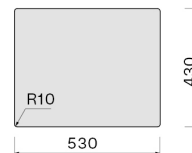

TECHNICAL FEATURES

- Installation type**
Flush/Top/Undermount
- Dimensions**
Cabinet 60 cm
- Finishing**
PVD Gold
AISI 304 18/10 Scotch Brite
stainless steel
- Motor**
m³/h
- Type of control**
None

PACKAGING:WEIGHTS AND VOLUMES

- Gross weight**
8.56 kg
- Net weight**
4.62 kg
- Volumes**
0.08 m³
- Packaging size**
Length
615 mm
Height
245 mm
Depth
500 mm

CONSUMPTION AND CONNECTION FEATURES ENERGY CLASS

Cut-out size / Flushmount