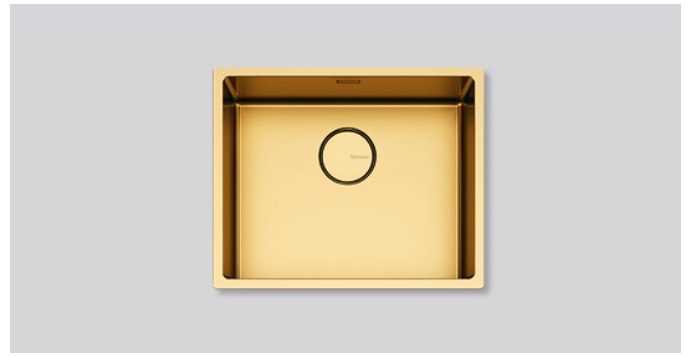

COMO 50 GOLD

Version

SCO5000F.00#PGF Sink
 Como 50 Cm Pvd Gold
 Flush/Top/Undermount

Collection

Como PVD

EAN code

8034122900476

*The photograph is purely for information
 It may not correspond to the selected version.*

FEATURES

- 1 mm regular thickness
- Inner corners radius 12 mm
- Fixing kit included
- Perimeter overflow
- Falmec seamless drainage system
- Anti-noise fiber
- Bowl depth 200 mm
- Ext dimension 540 x 440 mm
- Bowl dimension 500 x 400 mm

TECHNICAL FEATURES

- Installation type**
Flush/Top/Undermount
- Dimensions**
Cabinet 60 cm
- Finishing**
PVD Gold
AISI 304 18/10 Scotch Brite
stainless steel
- Motor**
m³/h
- Type of control**
None

PACKAGING:WEIGHTS AND VOLUMES