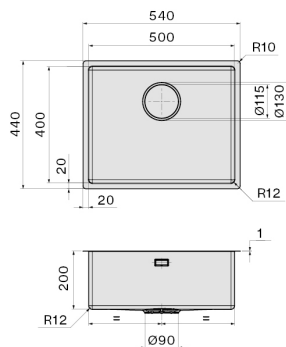

FEATURES

- 1 mm regular thickness
- Inner corners radius 12 mm
- Fixing kit included
- Perimeter overflow
- Falmec seamless drainage system
- Anti-noise fiber
- Bowl depth 200 mm
- Ext dimension 540 x 440 mm
- Bowl dimension 500 x 400 mm

TECHNICAL FEATURES

- Installation type**
Flush/Top/Undermount
- Dimensions**
Cabinet 60 cm
- Finishing**
PVD Gold
AISI 304 18/10 Scotch Brite
stainless steel
- Motor**
m³/h
- Type of control**
None

PACKAGING:WEIGHTS AND VOLUMES

- Gross weight**
8.56 kg
- Net weight**
4.62 kg
- Volumes**
0.08 m³
- Packaging size**
Length
615 mm
Height
245 mm
Depth
500 mm

CONSUMPTION AND CONNECTION FEATURES ENERGY CLASS

Cut-out size / Flushmount