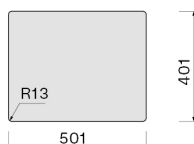

Cut-out size / Undermount