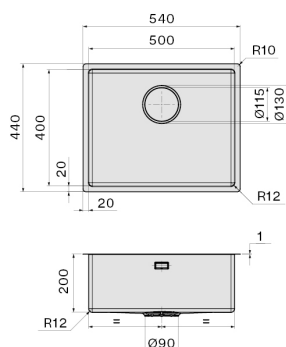

Cut-out size / Undermount