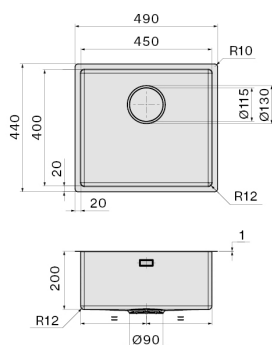

Cut-out size / Undermount