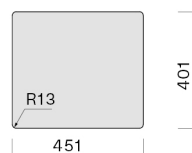

Cut-out size / Undermount