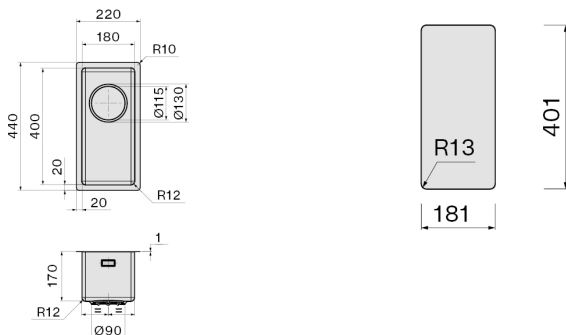

Cut-out size / Undermount