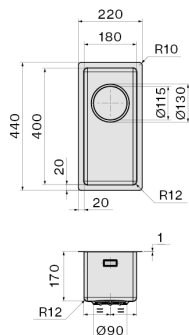

### Dimensions

Cabinet 30 cm

### Volumes

0.03 m<sup>3</sup>

### Packaging size

Length

270 mm

Height

245 mm

Depth

500 mm

## CONSUMPTION AND CONNECTION FEATURES ENERGY CLASS

Cut-out size / Flushmount

Cut-out size / Topmount