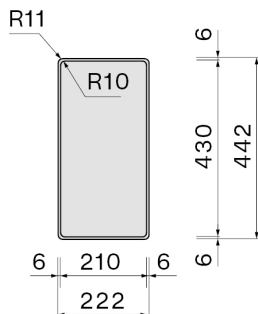

### Volumes

0.03 m<sup>3</sup>

### Packaging size

Length

270 mm

Height

245 mm

Depth

500 mm

## CONSUMPTION AND CONNECTION FEATURES ENERGY CLASS

Cut-out size / Flushmount

Cut-out size / Topmount